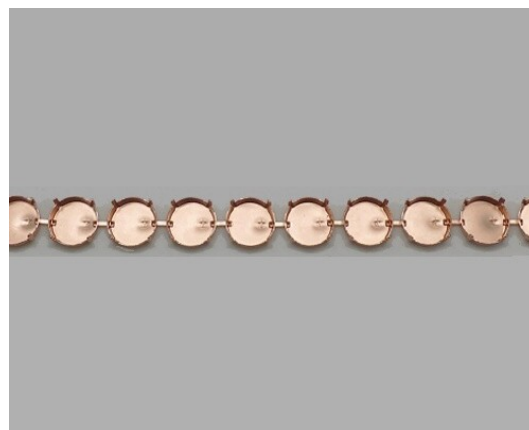

[< Sitemap](#)

Cup chains: ROUND

Model: necklace

The picture shows the item in size: **16mm**

Model: bracelet

The picture shows the item in size: **16mm**

Size	Product code	Model
20mm	91067-00-00	bracelet
	91067-50-00	necklace
25mm	91073-00-00	bracelet
	91073-50-00	necklace

< [Sitemap](#)

Cup chains: ROUND RIVOLI

Model: necklace

The picture shows the item in size: **14mm**

Model: bracelet

The picture shows the item in size: **14mm**

Size	Product code	Model
ss40	91062-18-00 91062-68-00	bracelet necklace
ss45	91063-18-00 91063-68-00	bracelet necklace
ss47	91072-18-00 91072-68-00	bracelet necklace
12mm	91071-00-00 91071-50-00	bracelet necklace
14mm	91070-00-00 91070-50-00	bracelet necklace
16mm	91069-00-00 91069-50-00	bracelet necklace
18mm	91068-00-00 91068-50-00	bracelet necklace

< [Sitemap](#)

Cup chains: OVAL

Model: vertical necklace

The picture shows the item in size: **14/10**

Model: vertical bracelet

The picture shows the item in size: **14/10**

Size	Product code	Model	Swarovski	Preciosa
8x6	92086-50-00	vertical necklace	4120 – 8X6 MM	Oval Maxima 8x6
	92086-00-00	vertical bracelet	4128 – 8X6 MM	
10x8	92088-50-00	vertical necklace	4128 – 10X8 MM	
	92088-00-00	vertical bracelet		
12x10	92090-50-00	vertical necklace		
	92090-00-00	vertical bracelet		
14x7,5	92104-50-00	vertical necklace	4162 – 14x7,5 MM	
	92104-00-00	vertical bracelet		
14x10	92092-50-00	vertical necklace	4128 – 14X10 MM	Oval Maxima 14x10
	92092-00-00	vertical bracelet		
18x13	92094-50-00	vertical necklace	4120 – 18X13 MM	Oval Maxima 18x13
	92094-00-00	vertical bracelet		
18x13,5	92102-50-00	vertical necklace	4122 – 18X13,5 MM	
	92102-00-00	vertical bracelet		
23x20	92100-50-00	vertical necklace	4196 – 23X20 MM	
	92100-00-00	vertical bracelet		
25x18	92096-50-00	vertical necklace	4120 – 25X18 MM	
	92096-00-00	vertical bracelet		